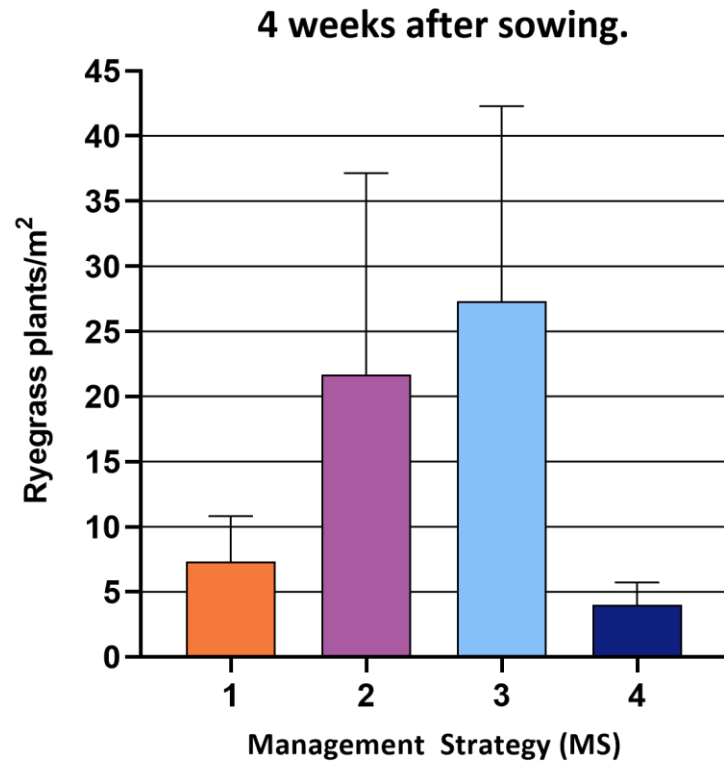

Berrybank, VIC. 2019

Effect of management strategy on annual ryegrass.

Significant difference between management strategies.
(P value = 0.0066)

MS 1 is significantly different to MS 3 (but not MS 2 nor MS4).
MS 4 is significantly different to MS 2 and 3.

Significant difference between management strategies.
(P value = 0.0411)

MS 3 is significantly different to MS 4.

Berrybank, VIC. 2019

Effect of management strategy on crop establishment.

Oaten Hay. 4 weeks after sowing.