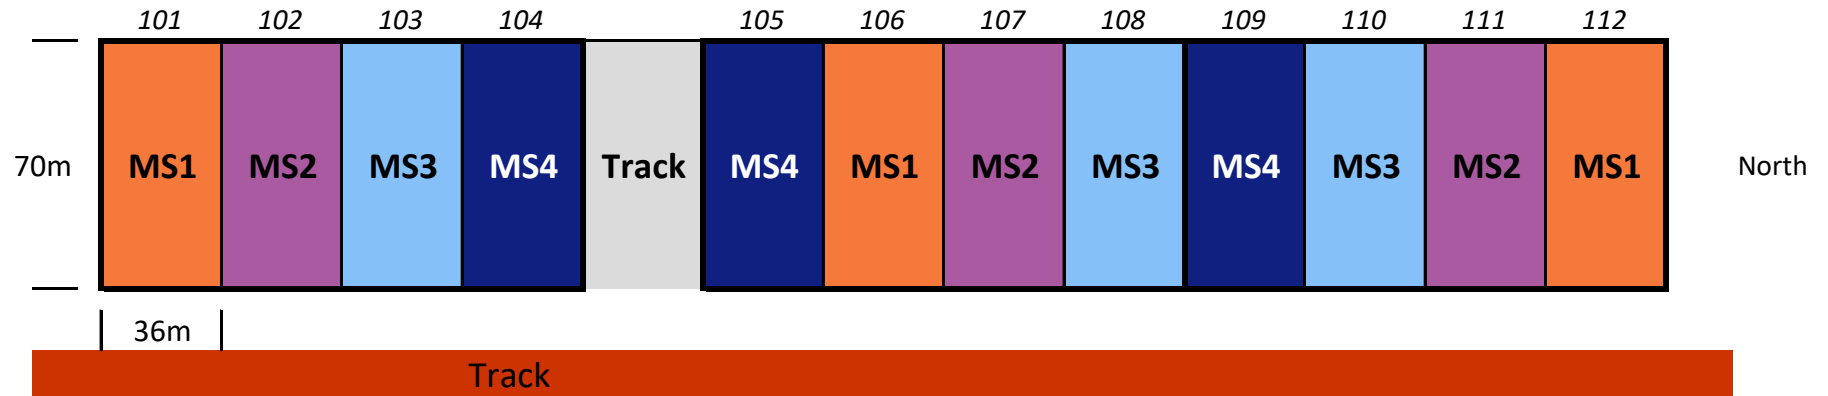

Berrybank VIC Demonstration Site 2019.

Ryegrass management strategies in the Australian High Rainfall Zone.

Southern Farming Systems (SFS) with Anna Fry (Agronomist - Premier Ag).

Plot size 12 Blocks - 70 m X 36 m

Latitude -37.9789 (37°58'44.1" S)

Longitude 143.51129 (143°30'40.6" E)

Sown 23rd April 2019

2019: Oaten Hay

2018: Canola (OP TT Wahoo)

2017: Barley

Trial layout Plot size: 36m wide x 70m long

MS = Management Strategy (1 to 4: low to high)