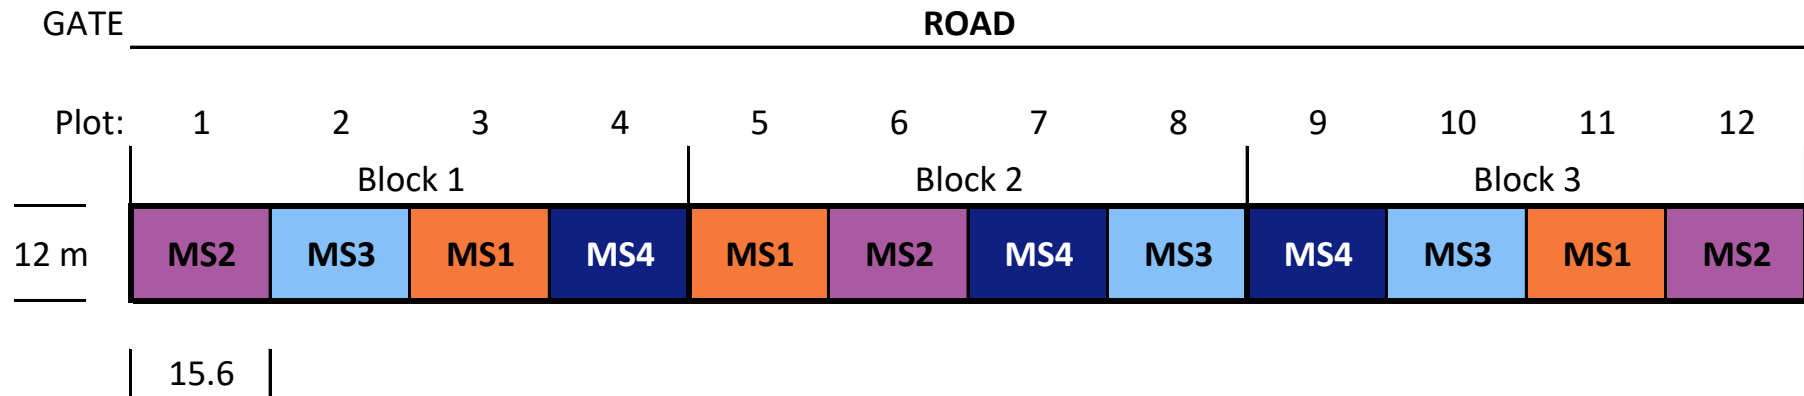

# Frances SA Demonstration Site 2019.

Ryegrass management strategies in the Australian High Rainfall Zone.

Mackillop Farm Management Group (MFMG) with Jason McClure (Agronomist - Elders).

**Plot size** 12 Plots - 15.6 m X 12 m (13 runs @ 1.2)  
**Latitude** -36.75714 (36°45'25.7" S)  
**Longitude** 141.03632 (141°02'10.8" E)  
**Fertiliser** 115 kg/ha 18:13:0:10 1% Zn + 400ml Flutriafol  
**Seeding Rate** 200 seeds/m<sup>2</sup>  
**Sown** 15th May 2019

**2019: Wheat (Trojan)**

2018: Broad Beans

MS = Management Strategy (1 to 4: low to high)