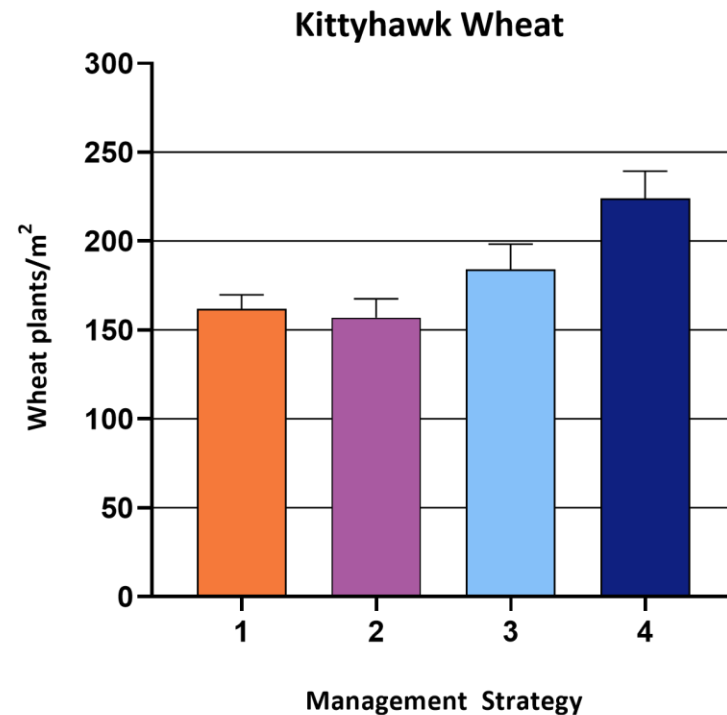

Inverleigh, VIC. 2019

Effect of management strategy on annual ryegrass and crop establishment.

4 weeks after sowing.

No significant difference between management strategies.

Significant difference between management strategies.
(P value = 0.0008)

MS 4 is significantly different to all others.