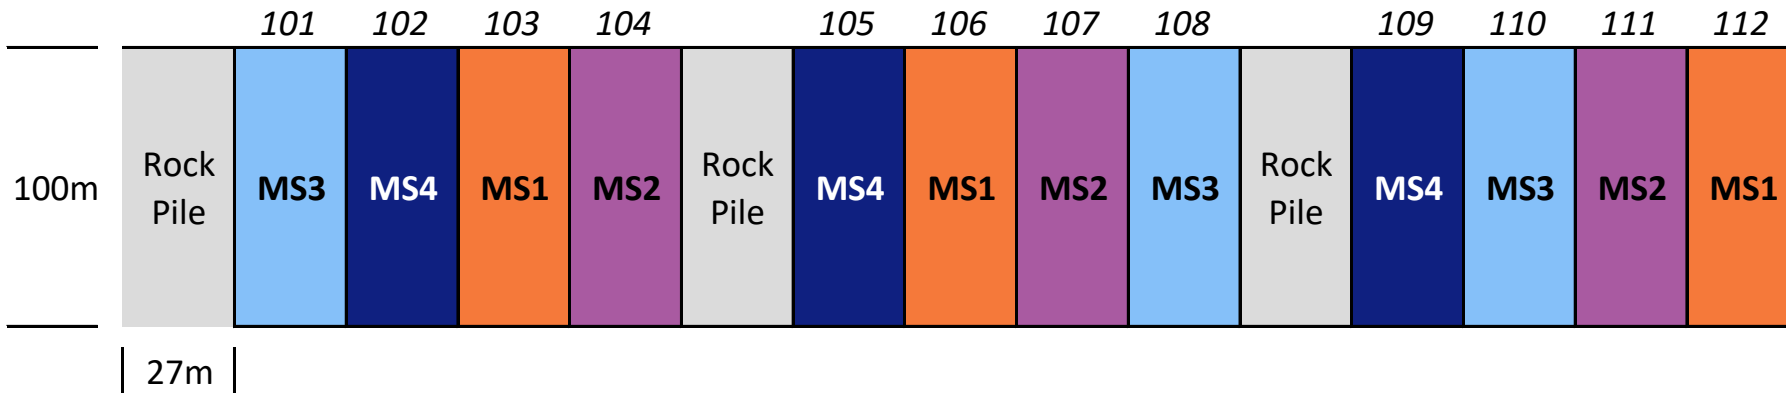

Inverleigh VIC Demonstration Site 2019.

Ryegrass management strategies in the Australian High Rainfall Zone.

Southern Farming Systems (SFS) with Ed Hilsdon (Agronomist).

Plot size 12 Blocks - 100 m X 27 m

Latitude -38.148255 (38°08'53.7" S)

Longitude 144.069724 (144°04'11.0" E)

Sown 20th May 2019

2019: Wheat (Kittyhawk)

2018: Canola (Hybrid CL 45Y91)

2017: Wheat

Trial layout

MS = Management Strategy (1 to 4: low to high)