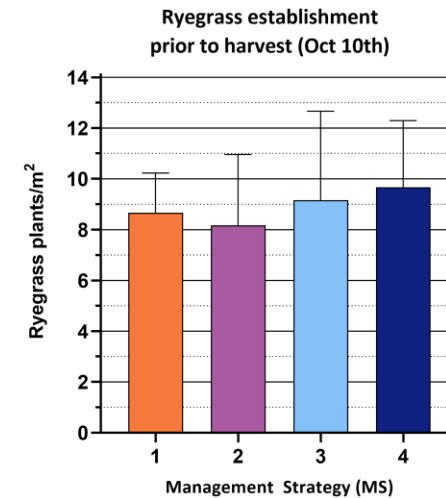

Berrybank, Vic. 2019 Growing Season Oaten Hay

No significant difference between management strategies.
(P value = 0.3012)

No significant difference between management strategies
(p value = 0.5732).

MS 1 is significantly different to 3 (but not 2 nor 4).
MS 4 is significantly different to 2 and 3.
(p value = 0.0066)

Management strategy 3 is significantly different to 4 only
(p value = 0.0113).

No significant difference between management strategies
(p value = 0.9818).