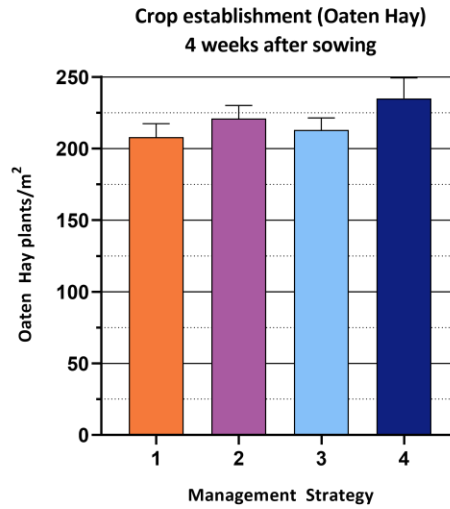

Berrybank, Vic. 2019 Growing Season Oaten Hay

No significant difference between management strategies.
(P value = 0.3012)

No significant difference between management strategies
(p value = 0.5732).

MS 1 is significantly different to 3 (but not 2 nor 4).
MS 4 is significantly different to 2 and 3.
(p value = 0.0066)

Management strategy 3 is significantly different to 4 only
(p value = 0.0113).

No significant difference between management strategies
(p value = 0.9818).