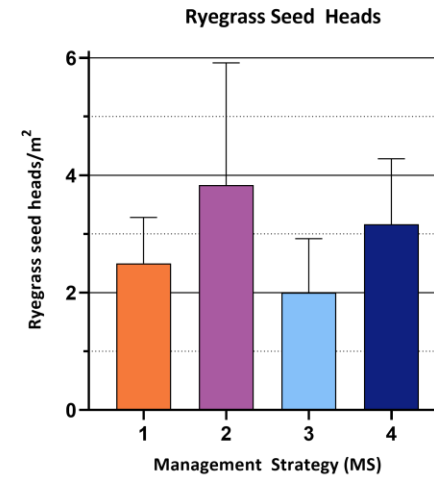

Berrybank, Vic. 2019 Growing Season Oaten Hay

No significant difference between management strategies.
(P value = 0.3012)

No significant difference between management strategies
(p value = 0.5732).

MS 1 is significantly different to 3 (but not 2 nor 4).
MS 4 is significantly different to 2 and 3.
(p value = 0.0066)

Management strategy 3 is significantly different to 4 only
(p value = 0.0113).

No significant difference between management strategies
(p value = 0.9818).