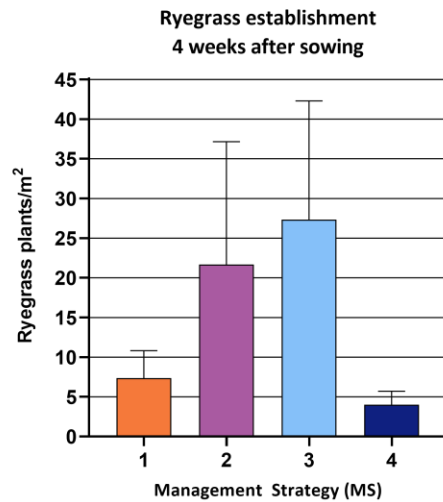

Berrybank, Vic. 2019 Growing Season Oaten Hay

No significant difference between management strategies.
(P value = 0.3012)

No significant difference between management strategies
(p value = 0.5732).

MS 1 is significantly different to 3 (but not 2 nor 4).
MS 4 is significantly different to 2 and 3.
(p value = 0.0066)

Management strategy 3 is significantly different to 4 only
(p value = 0.0113).

No significant difference between management strategies
(p value = 0.9818).