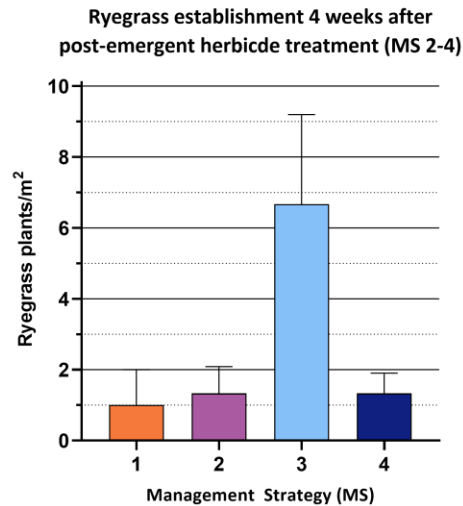

Berrybank, Vic. 2019 Growing Season Oaten Hay

No significant difference between management strategies.
(P value = 0.3012)

No significant difference between management strategies
(p value = 0.5732).

MS 1 is significantly different to 3 (but not 2 nor 4).
MS 4 is significantly different to 2 and 3.
(p value = 0.0066)

Management strategy 3 is significantly different to 4 only
(p value = 0.0113).

No significant difference between management strategies
(p value = 0.9818).