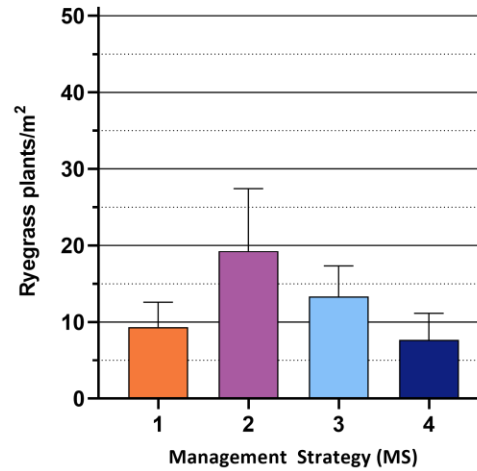

**Ryegrass establishment
4 weeks after sowing**

Management strategy 1 is significantly different to all others (p value = 0.0309).

**Ryegrass establishment
mid-season (July 22)**

No significant difference between management strategies (p value = 0.8482).

Ryegrass Seed Heads

Management strategy 1 is significantly different to all others (p value = 0.0394).

**Crop establishment (Accroc Wheat)
4 weeks after sowing**

Management strategy (MS) 1 is significantly different to MS3 and MS4 (p value = 0.0493).

Hamilton, Vic

2019 Growing Season

Wheat (Accroc)

Wheat Yields

No significant difference between management strategies (p value = 0.4763).