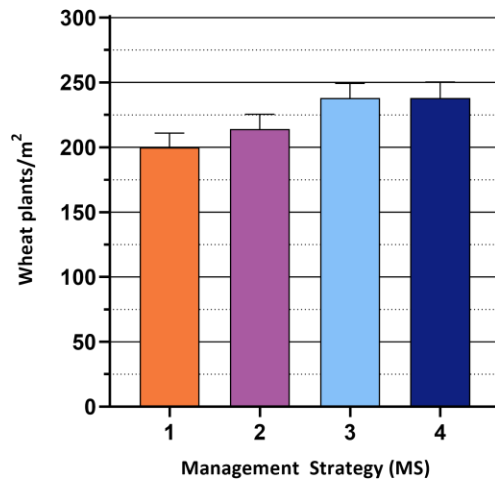

**Ryegrass establishment
4 weeks after sowing**

Management strategy 1 is significantly different to all others (p value = 0.0309).

**Ryegrass establishment
mid-season (July 22)**

No significant difference between management strategies (p value = 0.8482).

Ryegrass Seed Heads

Management strategy 1 is significantly different to all others (p value = 0.0394).

**Crop establishment (Accroc Wheat)
4 weeks after sowing**

Management strategy (MS) 1 is significantly different to MS3 and MS4 (p value = 0.0493).

Hamilton, Vic

2019 Growing Season

Wheat (Accroc)

Wheat Yields

No significant difference between management strategies (p value = 0.4763).