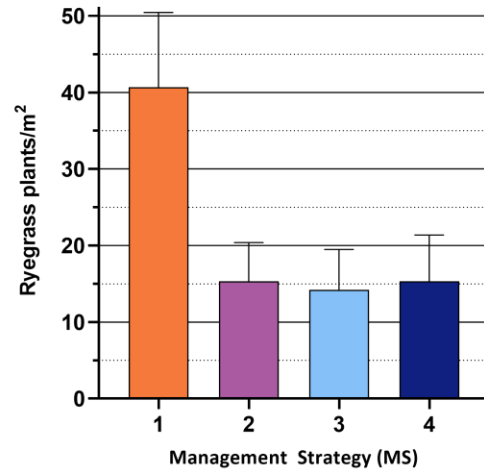

**Ryegrass establishment
4 weeks after sowing**

Management strategy 1 is significantly different to all others (p value = 0.0309).

**Ryegrass establishment
mid-season (July 22)**

No significant difference between management strategies (p value = 0.8482).

Ryegrass Seed Heads

Management strategy 1 is significantly different to all others (p value = 0.0394).

**Crop establishment (Accroc Wheat)
4 weeks after sowing**

Management strategy (MS) 1 is significantly different to MS3 and MS4 (p value = 0.0493).

Hamilton, Vic

2019 Growing Season

Wheat (Accroc)

Wheat Yields

No significant difference between management strategies (p value = 0.4763).