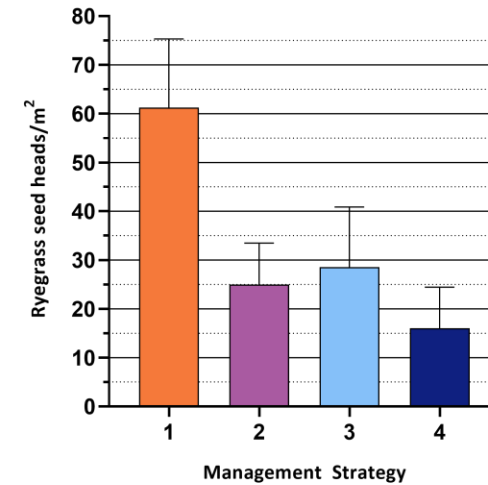

**Ryegrass establishment
4 weeks after sowing**

Management strategy 1 is significantly different to all others (p value = 0.0309).

**Ryegrass establishment
mid-season (July 22)**

No significant difference between management strategies (p value = 0.8482).

Ryegrass Seed Heads

Management strategy 1 is significantly different to all others (p value = 0.0394).

**Crop establishment (Accroc Wheat)
4 weeks after sowing**

Management strategy (MS) 1 is significantly different to MS3 and MS4 (p value = 0.0493).

Hamilton, Vic

2019 Growing Season

Wheat (Accroc)

Wheat Yields

No significant difference between management strategies (p value = 0.4763).