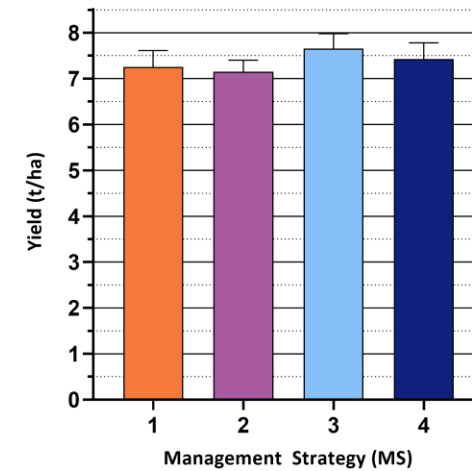

**Ryegrass establishment
4 weeks after sowing**

Management strategy 1 is significantly different to all others (p value = 0.0309).

**Ryegrass establishment
mid-season (July 22)**

No significant difference between management strategies (p value = 0.8482).

Ryegrass Seed Heads

Management strategy 1 is significantly different to all others (p value = 0.0394).

**Crop establishment (Accroc Wheat)
4 weeks after sowing**

Management strategy (MS) 1 is significantly different to MS3 and MS4 (p value = 0.0493).

Hamilton, Vic

2019 Growing Season

Wheat (Accroc)

Wheat Yields

No significant difference between management strategies (p value = 0.4763).