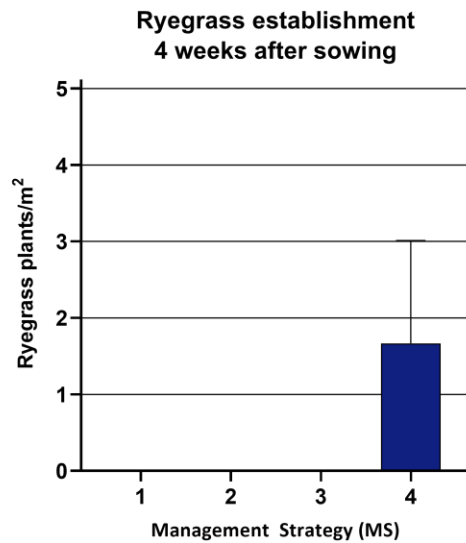

**Inverleigh, Vic.**  
 2019 Growing Season  
 Kittyhawk Wheat

Management strategy 4 is significantly different to all others (p value = 0.0008).

No significant difference between management strategies.

No significant difference between management strategies (p value = 0.5414)

No significant difference between management strategies (p value = 0.8446).