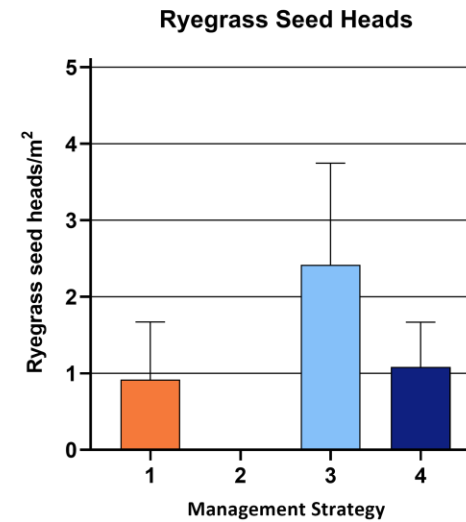

**Inverleigh, Vic.**  
 2019 Growing Season  
 Kittyhawk Wheat

Management strategy 4 is significantly different to all others (p value = 0.0008).

No significant difference between management strategies.

No significant difference between management strategies (p value = 0.5414)

No significant difference between management strategies (p value = 0.8446).