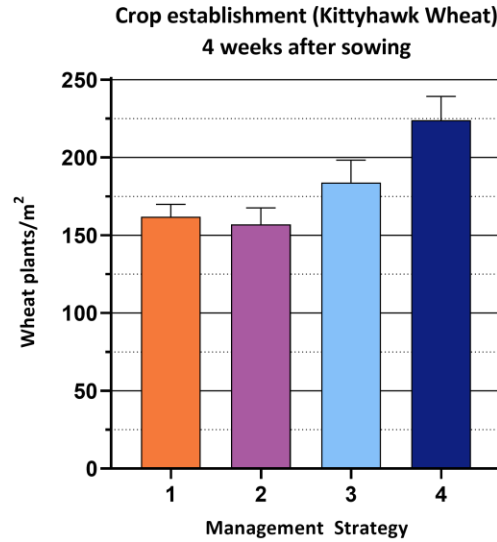

**Inverleigh, Vic.**  
 2019 Growing Season  
 Kittyhawk Wheat

Management strategy 4 is significantly different to all others (p value = 0.0008).

No significant difference between management strategies.

No significant difference between management strategies (p value = 0.5414)

No significant difference between management strategies (p value = 0.8446).