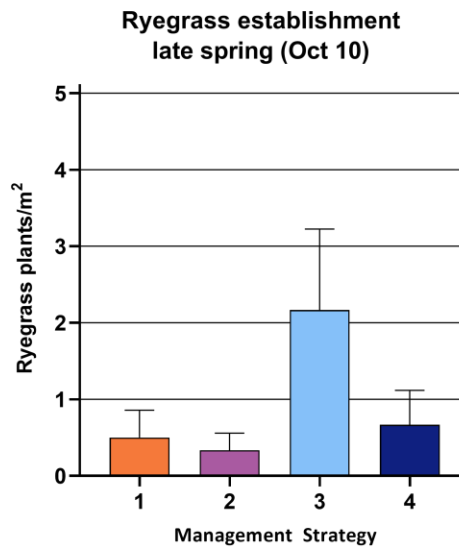

**Inverleigh, Vic.**  
 2019 Growing Season  
 Kittyhawk Wheat

Management strategy 4 is significantly different to all others (p value = 0.0008).

No significant difference between management strategies.

No significant difference between management strategies (p value = 0.5414)

No significant difference between management strategies (p value = 0.8446).